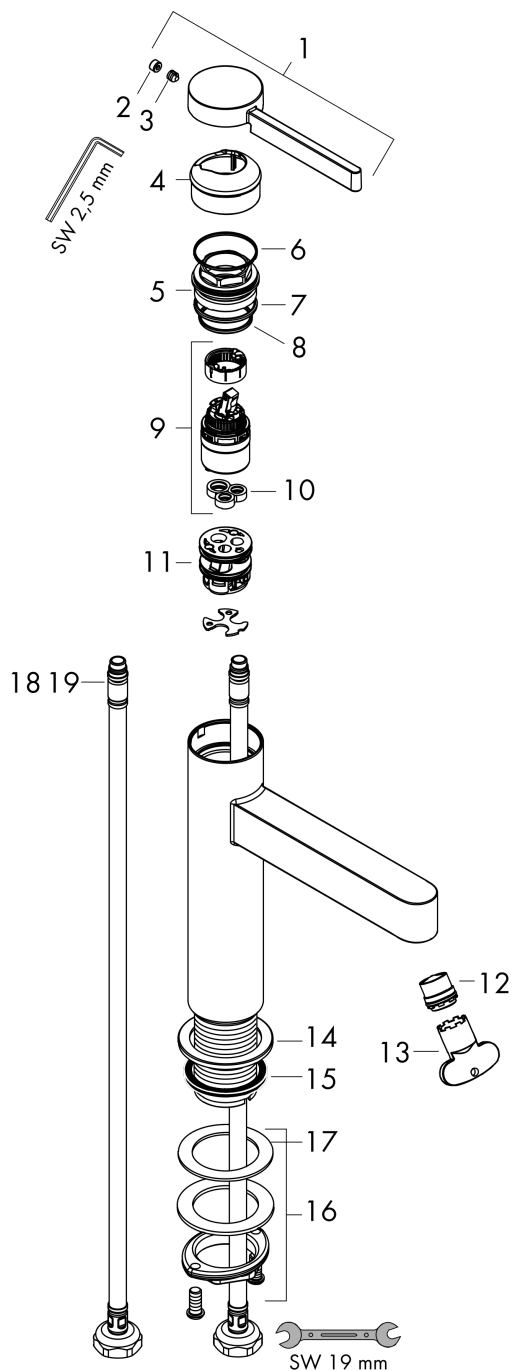

Finoris

Single lever basin mixer 260 for washbowls with push-open waste set

Surfaces: **Matt White** Article Number: **76070700**

Description

product features

- consists of: single lever basin mixer, waste set
- ComfortZone 260
- projection 208 mm
- spray type: laminar spray
- maximum flow rate at 3 bar: 5 l/min
- ceramic cartridge
- temperature limitation adjustable
- suitable for continuous flow water heaters
- push-open waste set G 1¼
- material waste set: metal
- connection type: G ¾ connections
- connection dimension: DN15

Technology

Design awards

reddot winner 2021

Product image

Scale drawing

Flowchart

Finoris
Single lever basin mixer 260 for washbowls with push-open waste set
 Surfaces: **Matt White** Article Number: **76070700**

Exploded Drawing

Year of production: >06/21

Finoris

Single lever basin mixer 260 for washbowls with push-open waste set

Surfaces: **Matt White** Article Number: **76070700**

Spare part list

Year of production: >06/21

Pos.	Description	Article Number	Price	PU
1	handle	94266700	-	1
2	screw cover	93735460	-	1
3	hollow set screw M5x5	98446000	-	1
4	flange	93737700	-	1
5	nut	92926000	-	1
6	O-ring 30x1,5	98433000	-	1
7	O-ring 29x2	98391000	-	1
8	O-ring 25x1,5	98146000	-	1
9	cartridge, assy	93760000	-	1
10	seal	93383000	-	1
11	adapter for cartridge	98866000	-	1
12	spray former	93973000	-	1
13	special tool	98987000	-	1
14	escutcheon	94265700	-	1
15	flat seal	98749000	-	1
16	fixing set (Ø 32)	13961000	-	1
17	lever collar	97548000	-	1
18	connection hose	94267000	-	1
19	O-ring 6,6x1,6	93019000	-	1
a	push-open waste set	50100700	-	1
b	fixation extension 35 mm	13898000	-	1