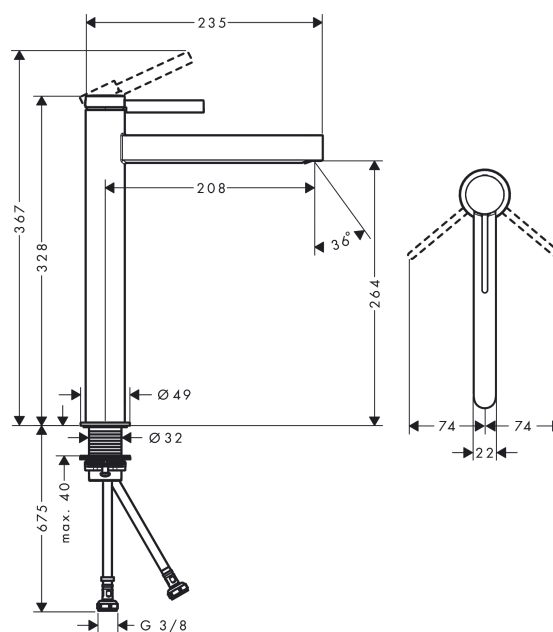

Finoris

Single lever basin mixer 260 for washbowls with push-open waste set

Surfaces: **Matt White** Article Number: **76070700**

Description

product features

- consists of: single lever basin mixer, waste set
- ComfortZone 260
- projection 208 mm
- spray type: laminar spray
- maximum flow rate at 3 bar: 5 l/min
- ceramic cartridge
- temperature limitation adjustable
- suitable for continuous flow water heaters
- push-open waste set G 1¼
- material waste set: metal
- connection type: G ¾ connections
- connection dimension: DN15

Technology

Design awards

reddot winner 2021

Product image

Scale drawing

Flowchart

Finoris
Single lever basin mixer 260 for washbowls with push-open waste set
 Surfaces: **Matt White** Article Number: **76070700**

Exploded Drawing

Year of production: >06/21

Finoris

Single lever basin mixer 260 for washbowls with push-open waste set

Surfaces: **Matt White** Article Number: **76070700**

Spare part list

Year of production: >06/21

Pos.	Description	Article Number	Price	PU
1	handle	94266700	-	1
2	screw cover	93735460	-	1
3	hollow set screw M5x5	98446000	-	1
4	flange	93737700	-	1
5	nut	92926000	-	1
6	O-ring 30x1,5	98433000	-	1
7	O-ring 29x2	98391000	-	1
8	O-ring 25x1,5	98146000	-	1
9	cartridge, assy	93760000	-	1
10	seal	93383000	-	1
11	adapter for cartridge	98866000	-	1
12	spray former	93973000	-	1
13	special tool	98987000	-	1
14	escutcheon	94265700	-	1
15	flat seal	98749000	-	1
16	fixing set (Ø 32)	13961000	-	1
17	lever collar	97548000	-	1
18	connection hose	94267000	-	1
19	O-ring 6,6x1,6	93019000	-	1
a	push-open waste set	50100700	-	1
b	fixation extension 35 mm	13898000	-	1