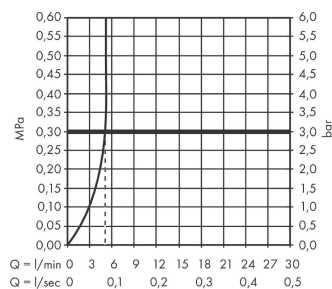

Finoris

Single lever basin mixer 260 for washbowls with push-open waste set

Surfaces: **Matt White** Article Number: **76070700**

Description

product features

- consists of: single lever basin mixer, waste set
- ComfortZone 260
- projection 208 mm
- spray type: laminar spray
- maximum flow rate at 3 bar: 5 l/min
- ceramic cartridge
- temperature limitation adjustable
- suitable for continuous flow water heaters
- push-open waste set G 1¼
- material waste set: metal
- connection type: G ¾ connections
- connection dimension: DN15

Technology

Design awards

reddot winner 2021

Product image

Scale drawing

Flowchart

Finoris
Single lever basin mixer 260 for washbowls with push-open waste set
 Surfaces: **Matt White** Article Number: **76070700**

Exploded Drawing

Year of production: >06/21

Finoris

Single lever basin mixer 260 for washbowls with push-open waste set

Surfaces: **Matt White** Article Number: **76070700**

Spare part list

Year of production: >06/21